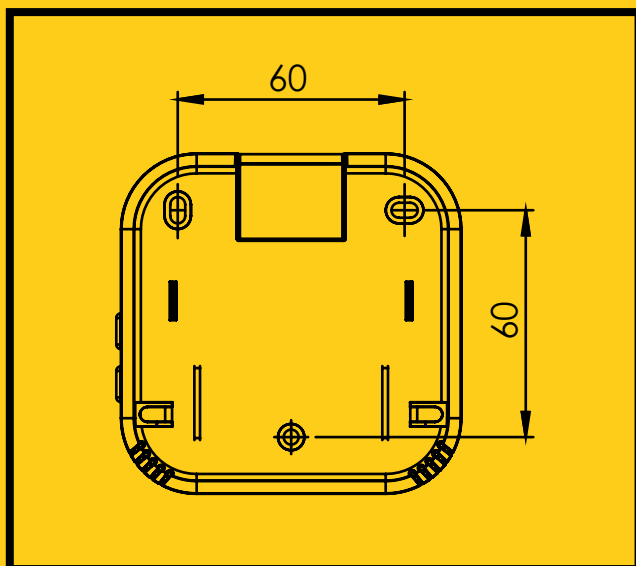

Powered by micro usb 5V cable adaptor (supplied with the device) that suits 110/230 and installation is quick and simple.

Technical Specifications

Temperature measurement range	10C to 30C
Power supply	5 Volts via Micro USB
Operating Temperature	5C to 40C
Accuracy	3% + 0.5C
Enclosure rating	IP20 for Indoor
Certification	CE
Wireless range.	100 Ft
Frequency	2.4G
Wifi security	Connection to the Network is open. Data in the controller and the cloud is secured.
Wifi security programming	Configuration via WiFi
Network settings	Landing Page
Indication	Activity indicate using LED lights
Warranty	2 Years