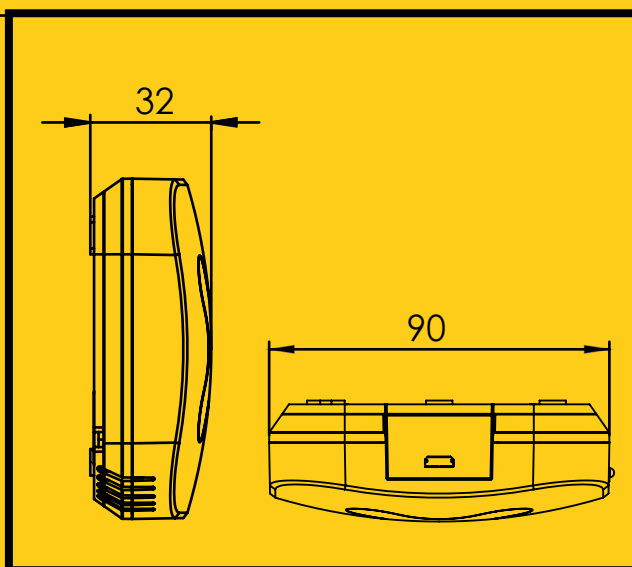

Powered by micro usb 5V cable adaptor (supplied with the device) that suits 110/230 and installation is quick and simple.

Technical Specifications

Temperature measurement range	10C to 30C
Power supply	5 Volts via Micro USB
Operating Temperature	5C to 40C
Accuracy	3% + 0.5C
Enclosure rating	IP20 for Indoor
Certification	CE
Wireless range.	100 Ft
Frequency	2.4G
Wifi security	Connection to the Network is open. Data in the controller and the cloud is secured.
Wifi security programming	Configuration via WiFi
Network settings	Landing Page
Indication	Activity indicate using LED lights
Warranty	2 Years